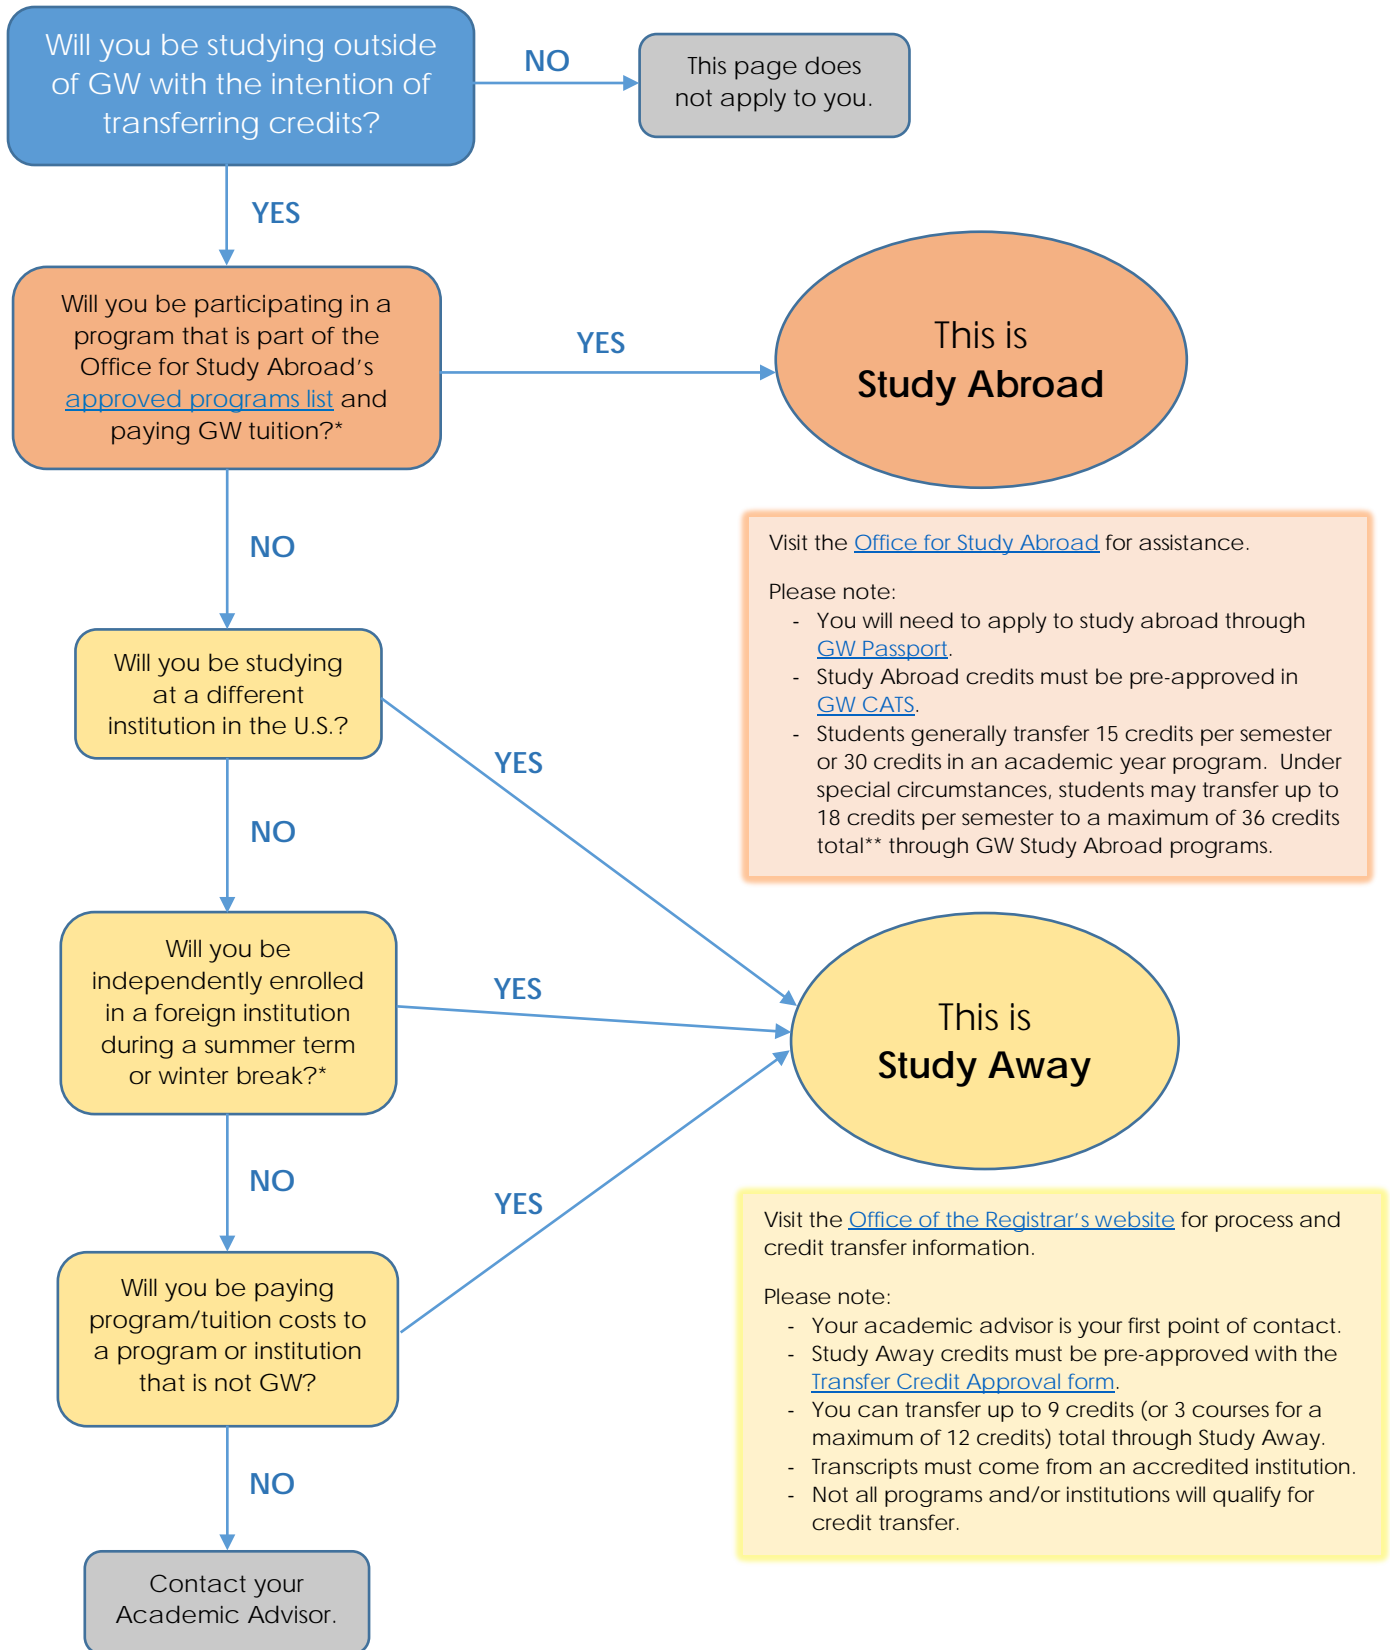

# Study Abroad vs. Study Away

Undergraduate Transfer Credit Processes & Policies

\*GW Short Term Abroad and GW Summer Study Abroad Programs are considered Study Abroad.

\*\*With the exception of the Global Bachelor's program, where students may transfer more than 2 semesters of Study Abroad.

**Note:** Graduate students abide by different policies. Please contact your Academic Advisor for graduate school transfer credit policies.